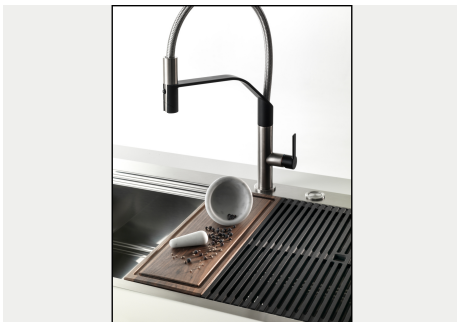

Lavello MILANELLO cod. 1043/05*

GALLERY