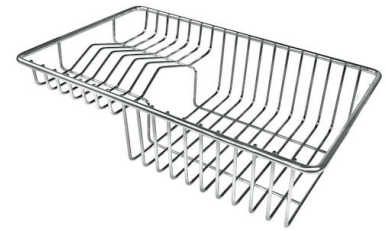

## OPTIONAL ACCESSORIES

**CUVETTE PERFOREE INOX**  
A154 F00

\* only in combination with the accessory  
A644 F04

**CUVETTE PERFOREE POUR EVIERS  
RIVA**

A156 F00

**GRILLE POR.ASSIETTES INOX**  
mm214x379

A100 C03

\* only in combination with the accessory  
A644 A01

**GRILLE PORTE-ASSIETTES INOX**  
25x35

A100 A54

\* only in combination with the accessory  
A644 F04

**PLANCHE DE DECOUPE DOUBLE  
HDPE**

A644 A01

**PLANCHE DE DECOUPE DOUBLE  
IROKO**