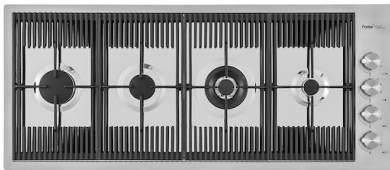

RECOMMENDED PAIRINGS

MILANO 4 BRULEURS
G681 F00