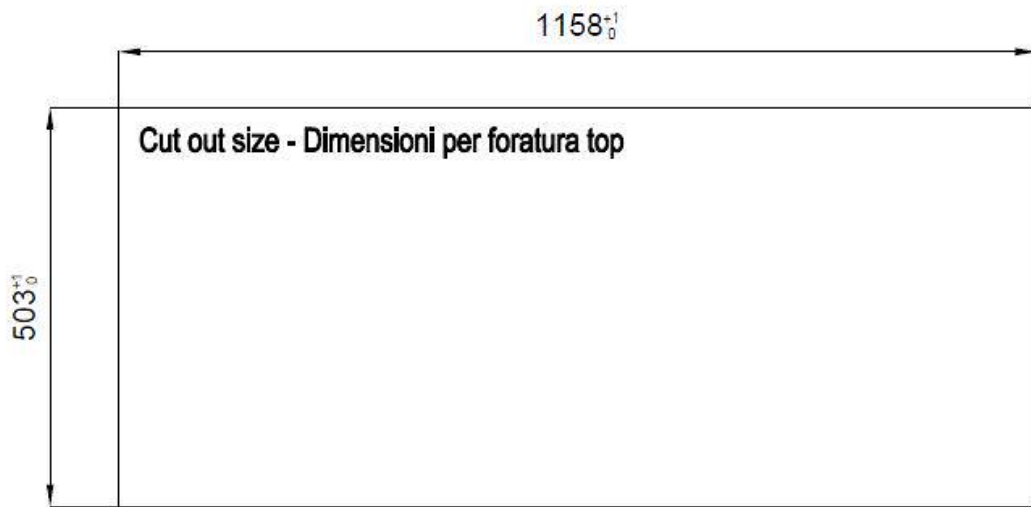

Lavello MILANELLO cod. 1043/05*